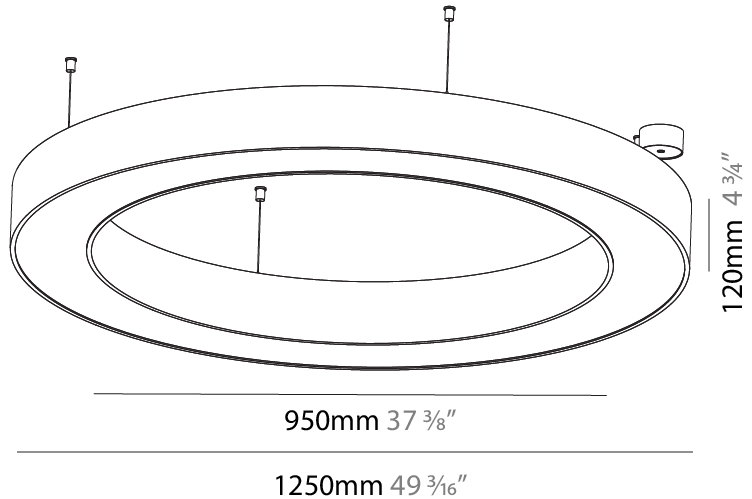

GENERAL

Series: Glorious
Subseries: Glorious
Brand: Prolicht
Division: Architectural
Mounting Type: Suspension
Mounting Location: Ceiling
Subcategory: Ambient

PHYSICAL

Shape: Round
Diameter (mm): 1250
Diameter (in): 49 ⁷/₁₆
Height (mm): 120
Height (in): 4 ³/₄
Max. Overall Height (mm): 2120
Max. Overall Height (in): 83 ⁷/₁₆
Light Distribution: Direct
Weight (kg): 12.847
Weight (lbs): 28.26
Diffuser: [PMMA - Opal or Micro-Prism](#)
Fixture Finish: [SSR / BKV / CWI / CRY / HAB / LAG / UFT / ITA / RUA / RUR / MIC / FTG / MYG / TWT / LOD / PUS / FRO / FUP / KIA / POP / BLS / SPG / MEY / GOH / GUM / CHC / COM / ABZ / JAG / OBR / MOS / ROR](#)
Fixture Material: Aluminum

ELECTRICAL

Lamp Type: LED (Zhaga Standard)
Input Wattage (W): 60
Total Output Wattage (W): 48 / 38.4 (3500K)
Dimming: [Non-Dimming / Phase Dimming (120Vac only) / 0-10V Dimming](#)
Driver Included: Yes
Driver Location: Integrated
Driver Type: Constant Current
Driver Class: Class 2
Input Voltage (V): 120 - 277
Constant Current (mA): 350 / 1200 (3500K)

LED

[Color Temperature (°K): 3000 / 3500 / 4000](#)
Max. Delivered Lumen (lm): 5540 / 5733 / 5850
CRI: >80 CRI
Efficiency (%): 0.65
Lamp Life (hrs): 50000

OPTICAL

RATINGS AND CERTIFICATIONS

Certified By: Certified for North American Standards
IP rating: IP20