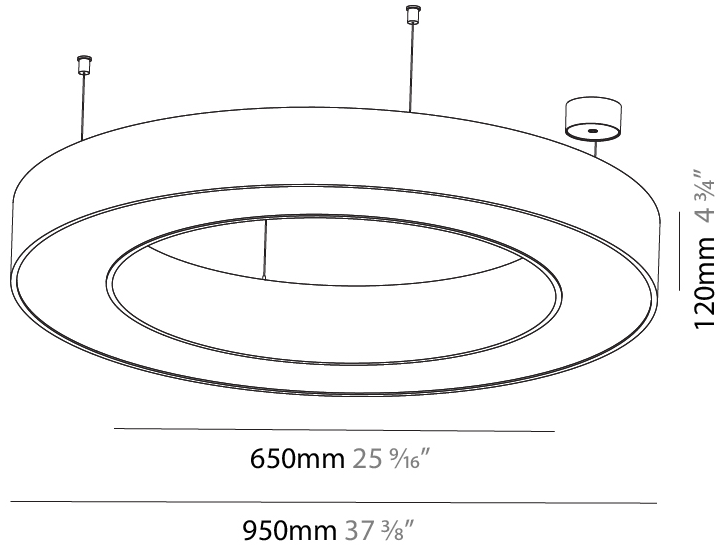

GENERAL

Series: Glorious
Subseries: Glorious
Brand: Prolicht
Division: Architectural
Mounting Type: Suspension
Mounting Location: Ceiling
Subcategory: Ambient

PHYSICAL

Shape: Round
Diameter (mm): 950
Diameter (in): 37 ³/₈
Height (mm): 120
Height (in): 4 ³/₄
Max. Overall Height (mm): 2120
Max. Overall Height (in): 83 ⁷/₁₆
Light Distribution: Direct / Indirect
Weight (kg): 10.395
Weight (lbs): 22.92
Diffuser: [PMMA - Opal or Micro-Prism](#)
Fixture Finish: [SSR / BKV / CWI / CRY / HAB / LAG / UFT / ITA / RUA / RUR / MIC / FTG / MYG / TWT / LOD / PUS / FRO / FUP / KIA / POP / BLS / SPG / MEY / GOH / GUM / CHC / COM / ABZ / JAG / OBR / MOS / ROR](#)
Fixture Material: Aluminum

ELECTRICAL

Lamp Type: LED (Zhaga Standard)
Input Wattage (W): 58.5
Total Output Wattage (W): 52 / 41.6 (3500K)
Dimming: [Non-Dimming / Phase Dimming (120Vac only) / 0-10V Dimming](#)
Driver Included: Yes
Driver Location: Integrated
Driver Type: Constant Current
Driver Class: Class 2
Input Voltage (V): 120 - 277
Constant Current (MA): 350 / 900/400 (3500K)

LED

[Color Temperature (°K): 3000 / 3500 / 4000](#)
Max. Delivered Lumen (lm): 4150 / 4302 / 4390 Direct / 1850/ 1911 / 150
CRI: >80 CRI
Efficiency (%): 69
Lamp Life (hrs): 50000

OPTICAL

RATINGS AND CERTIFICATIONS

Certified By: Certified for North American Standards
IP rating: IP20

PROJECT _____
TYPE _____
SPECIFIER _____
QUANTITY _____
DATE _____