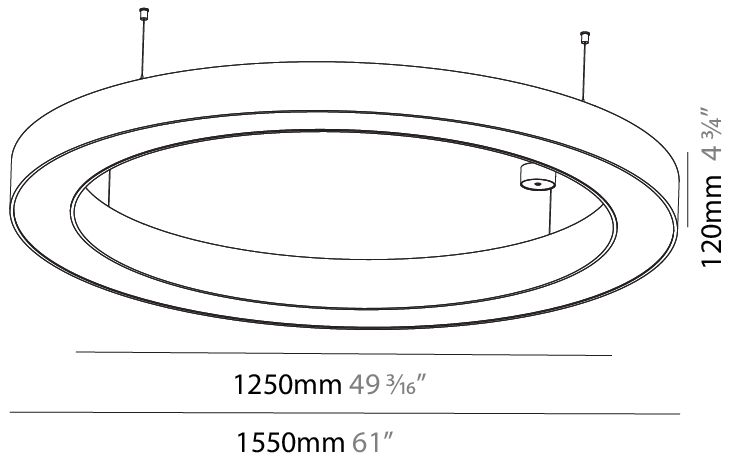

GENERAL

Series: Glorious
Subseries: Glorious
Brand: Prolight
Division: Architectural
Mounting Type: Suspension
Mounting Location: Ceiling
Subcategory: Ambient

PHYSICAL

Shape: Round
Diameter (mm): 1550
Diameter (in): 61
Height (mm): 120
Height (in): 4 3/4
Max. Overall Height (mm): 2120
Max. Overall Height (in): 83 7/16
Light Distribution: Direct / Indirect
Weight (kg): 16.737
Weight (lbs): 36.90
Diffuser: PMMA - Opal or Micro-Prism
Fixture Finish: SSR / BKV / CWI / CRY / HAB / LAG / UFT / ITA / RUA / RUR / MIC / FTG / MYG / TWT / LOD / PUS / FRO / FUP / KIA / POP / BLS / SPG / MEY / GOH / GUM / CHC / COM / ABZ / JAG / OBR / MOS / ROR
Fixture Material: Aluminum

ELECTRICAL

Lamp Type: LED (Zhaga Standard)
Input Wattage (W): 110
Total Output Wattage (W): 88 / 70.4 (3500K)
Dimming: Non-Dimming / Phase Dimming (120Vac only) / 0-10V Dimming
Driver Included: Yes
Driver Location: Integrated
Driver Type: Constant Current - 120 / 277Vac
Driver Class: Class 2
Input Voltage (V): 120 - 277
Constant Current (MA): 350 / 700/800 (3500K)

LED

Color Temperature (°K): 3000 / 3500 / 4000
Max. Delivered Lumen (lm): 6920 / 7164 / 7310 Direct / 4530 / 4938 / 4790 Indirect
CRI: >80 CRI
Efficiency (%): 68
Lamp Life (hrs): 50000

OPTICAL

RATINGS AND CERTIFICATIONS

Certified By: Certified for North American Standards
IP rating: IP20